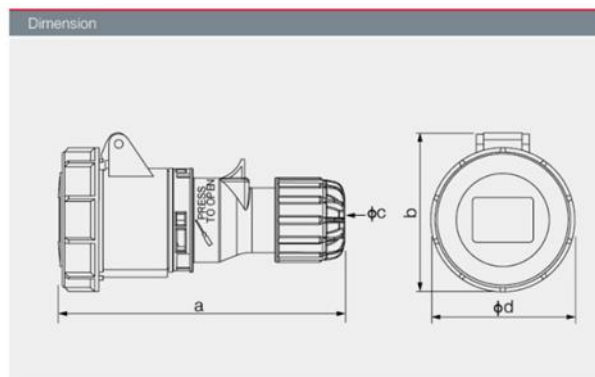

**Product Code**

**VP32030**

**16A 3P +E Coupler IP67**

★ Rated current:16A
★ Rated voltage: 380-415V
★ No. of poles:3P +E
★ Protection degree: IP67
★ Housing material: Flame Retardant PA6 RoHS Reach Contact: nickel-plated brass RoHS Reach
★ Standards: IEC60309-1, IEC60309-2
★ Certificates: S,CB,CE,TUV,ISO9001:2008,RoHS,REACH

Current	16A			32A			
	Pole	3	4	5	3	4	5
a		134	138	146	166	166	171
b		78.5	85	93	98	98	104
c		15	15	17	22	22	22
d		71	79	86.5	93.5	93.5	99.5
Cable size(mm²)		1~2.5			2.5~6		